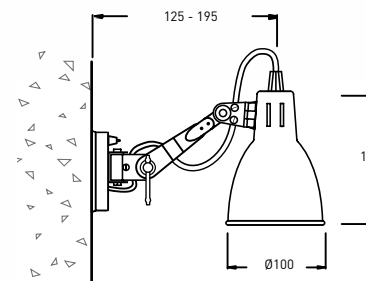

Fix Small Long Clamp

ES Aplique extensible corto con pinza e interruptor en la base. Cable Negro o transparente. Bombillas 1x60W max (E-14) no incluidas.

ENG Short extensible clip spotlight with switch in the cable. Black or Transparent cable. Bulbs 1x60W max (E-14) not included.

Acabados / Finishings

- ☐ Blanco / White Ref . 03-01-WH-BC PVP 64,10 €
- ☒ Negro / Black Ref . 03-01-BL-BC PVP 64,10 €
- ☐ Plata Mate / Grey Ref . 03-01-MS-TC PVP 69.60 €
- ☐ Aluminio / Aluminum Ref . 03-01-AL-TC PVP 69.60 €

Fix Small Wall

ES Aplique extensible corto con base redonda e interruptor en la base. Cable Negro o transparente. Bombillas 1x60W max (E-14) no incluidas.

ENG Short spotlight for wall, comes with round plate base with assembled switch. Black or transparent cable. Bulbs 1x60W max (E-14) not included.

Acabados / Finishings

- PVP 40.80 € Blanco / White Ref . 03-02 -WH-BC ☐
- PVP 40.80 € Negro / Black Ref . 03-02-BL-BC ☒
- PVP 44.60 € Plata Mate / Grey Ref . 03-02-MS-TC ☐
- PVP 44.60 € Aluminio / Aluminum Ref . 03-02-AL-TC ☐