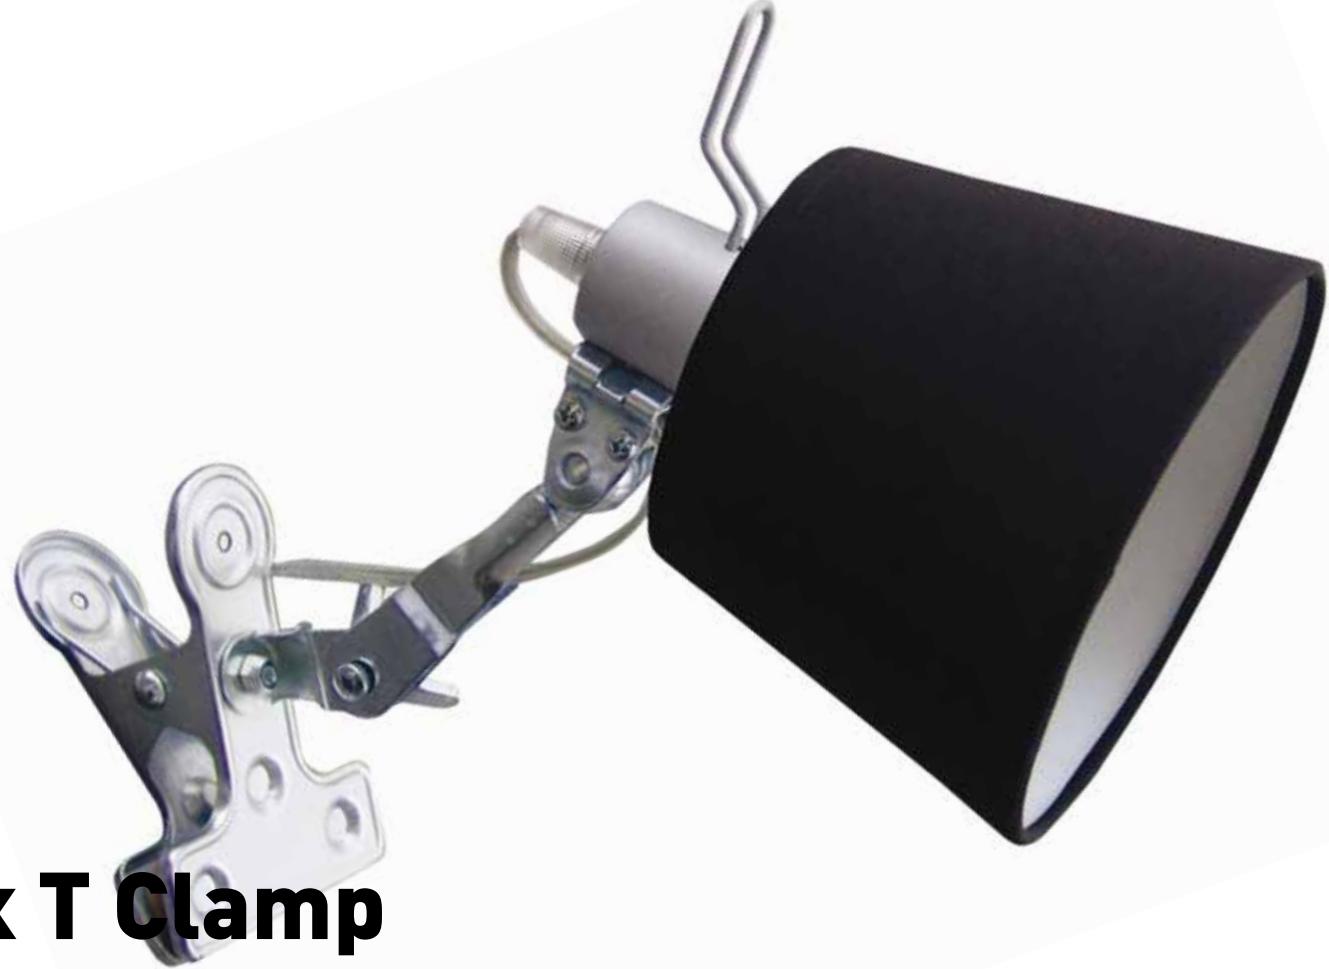

Fix T Clamp

ES Aplique extensible corto con base redonda e interruptor en la base. Cable negro o transparente. Bombillas 1x60W max (E-27) no incluidas.

ENG Short clip lamp with switch in the cable. Black or transparent cable. Bulbs 1x60W max (E-27) not included.

Acabados / Finishings

☐ Blanco / White Ref . NT-05-01-WH-TC	☐ Naranja / Orange Ref . NT-05-01-OR-TC	PVP 72.86 €
☐ Beige / Beige Ref . NT-05-01-BG-TC	☐ Rojo / Red Ref . NT-05-01-RD-TC	PVP 72.86 €
☐ Malva / Malva Ref . NT-05-01-ML-TC	☐ Negro / Black Ref . NT-05-01-BK-TC	PVP 72.86 €
☐ Pistacho / Green Ref . NT-05-01-GR-TC		PVP 72.86 €

Fix Small T Long 180°

ES Aplique extensible corto con base redonda e interruptor en la base. Cable negro o transparente. Bombillas 1x60W max (E-14) no incluidas.

ENG Short extensible lamp for wall mounting, comes with round plate base with assembled switch. Black or transparent cable. Bulbs 1x60W max (E-14) not included.

Acabados / Finishings

☐ Blanco / White Ref . NT-03-01-WH-TC	☐ Naranja / Orange Ref . NT-03-01-OR-TC	PVP 61.05 €
☐ Beige / Beige Ref . NT-03-01-BG-TC	☐ Rojo / Red Ref . NT-03-01-RD-TC	PVP 61.05 €
☐ Malva / Malva Ref . NT-03-01-ML-TC	☐ Negro / Black Ref . NT-03-01-BK-TC	PVP 61.05 €
☐ Pistacho / Green Ref . NT-03-01-GR-TC		PVP 61.05 €