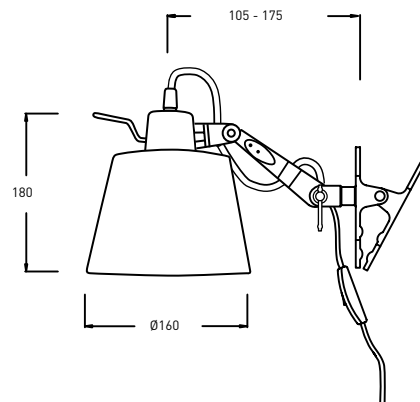

Acabados / Finishings

☐ Blanco / White Ref . NT-05-01-WH-TC	☐ Naranja / Orange Ref . NT-05-01-OR-TC	PVP 72.86 €
☐ Beige / Beige Ref . NT-05-01-BG-TC	☐ Rojo / Red Ref . NT-05-01-RD-TC	PVP 72.86 €
☐ Malva / Malva Ref . NT-05-01-ML-TC	☐ Negro / Black Ref . NT-05-01-BK-TC	PVP 72.86 €
☐ Pistacho / Green Ref . NT-05-01-GR-TC		PVP 72.86 €