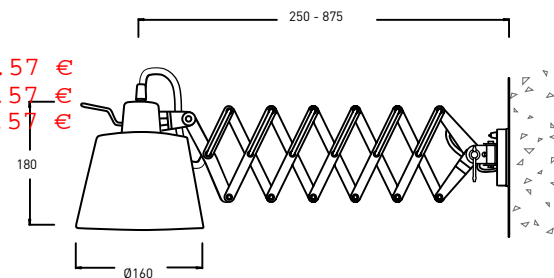

Acabados / Finishings

☐ Blanco / White Ref . NT-02-00-WH-TC	☐ Naranja / Orange Ref . NT-02-00-OR-TC PVP 84.57 €
☐ Beige / Beige Ref . NT-02-00-BG-TC	☐ Rojo / Red Ref . NT-02-00-RD-TC PVP 84.57 €
☐ Malva / Malva Ref . NT-02-00-ML-TC	☐ Negro / Black Ref . NT-02-00-BK-TC PVP 84.57 €
☐ Pistacho / Green Ref . NT-02-00-GR-TC PVP 84.57 €