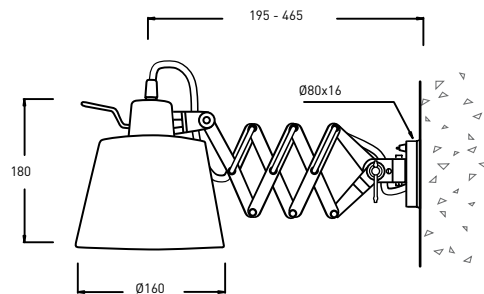

Acabados / Finishings

☐ Blanco / White Ref . NT-01-00-WH-TC	☐ Naranja / Orange Ref . NT-01-00-OR-TC	PVP 68.80 €
☐ Beige / Beige Ref . NT-01-00-BG-TC	☐ Rojo / Red Ref . NT-01-00-RD-TC	PVP 68.80 €
☐ Malva / Malva Ref . NT-01-00-ML-TC	☐ Negro / Black Ref . NT-01-00-BK-TC	PVP 68.80 €
☐ Pistacho / Green Ref . NT-01-00-GR-TC		PVP 68.80 €