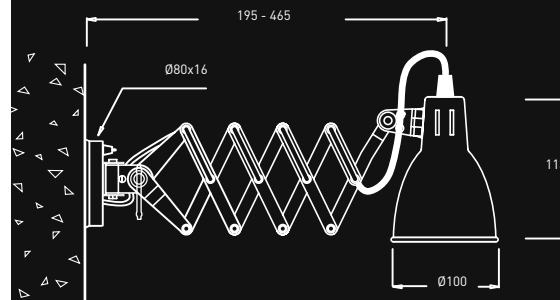

Acabados / Finishings

- PVP 49.40 € Blanco / White Ref . 03-00-WH-BC ☒
- PVP 49.40 € Negro / Black Ref . 03-00-BL-BC ☐
- PVP 55.00 € Plata Mate / Grey Ref . 03-00-MS-TC ☒
- PVP 55.00 € Aluminio / Aluminum Ref . 03-00-AL-TC ☒