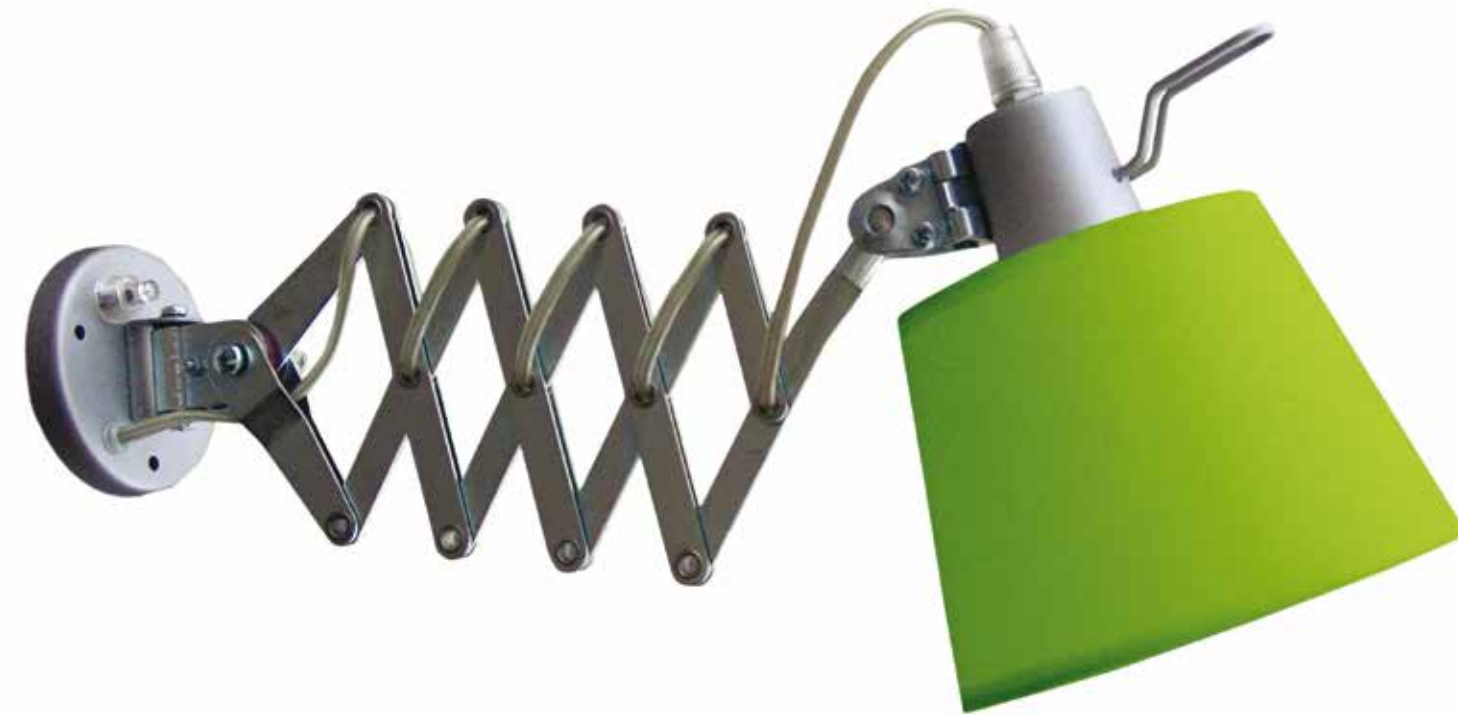

Acabados / Finishings

☐ Blanco / White Ref . NT-05-01-WH-TC	☐ Naranja / Orange Ref . NT-05-01-OR-TC	PVP 72.86 €
☐ Beige / Beige Ref . NT-05-01-BG-TC	☐ Rojo / Red Ref . NT-05-01-RD-TC	PVP 72.86 €
☐ Malva / Malva Ref . NT-05-01-ML-TC	☐ Negro / Black Ref . NT-05-01-BK-TC	PVP 72.86 €
☐ Pistacho / Green Ref . NT-05-01-GR-TC		PVP 72.86 €