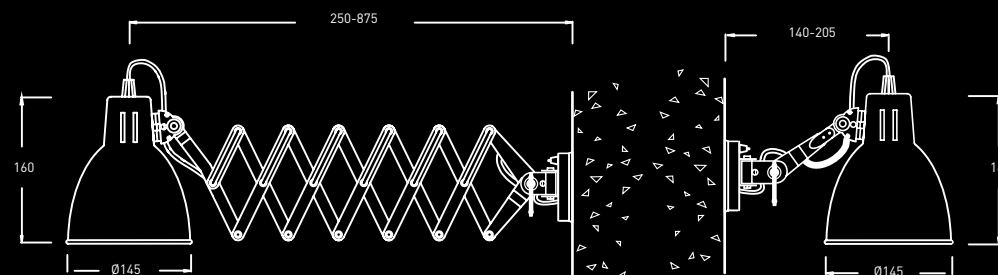

Acabados / Finishings

- PVP 47.20 € Blanco / White Ref . 05-00-WH-BC ■
- PVP 47.20 € Negro / Black Ref . 05-00-BL-BC □
- PVP 53.75 € Plata Mate / Grey Ref . 05-00-MS-TC ■
- PVP 53.75 € Aluminio / Aluminum Ref . 05-00-AL-TC ■