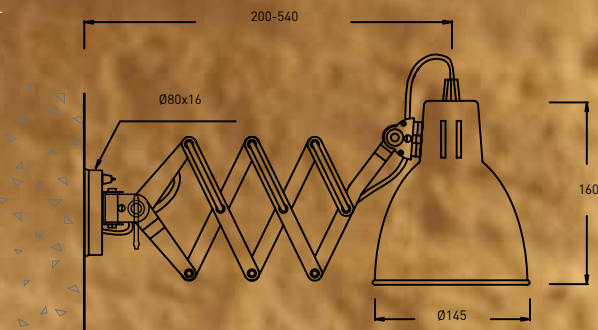

Fix Short

ES Aplique extensible corto con base redonda e interruptor en la base. Cable negro o transparente. Bombillas 1x60W max (E-27) no incluidas.

ENG Short extensible spotlight for wall mounting, comes with round plate base with assembled switch. Black or Transparent cable. Bulbs 1x60W max (E-27) not included.

Acabados / Finishings

- Blanco / White Ref . 01-00-WH-BC PVP 49,50 €
- Negro / Black Ref . 01-00-BL-BC PVP 49,50 €
- Plata Mate / Grey Ref . 01-00-MS-TC PVP 58,30 €
- Aluminio / Aluminum Ref . 01-00-AL-TC PVP 59,80 €

Fix Long Clamp

ES Aplique extensible corto con pinza e interruptor en el cable. Cable negro o transparente. Bombillas 1x60W max (E-27) no incluidas.

ENG Short extensible clip spotlight with switch in the cable. Black or Transparent cable. Bulbs 1x60W max (E-27) not included.

Acabados / Finishings

- PVP 59,95 € Blanco / White Ref . 01-01-WH-BC ☐
- PVP 59,95 € Negro / Black Ref . 01-01-BL-BC ☒
- PVP 71,70 € Plata Mate / Grey Ref . 01-01-MS-TC ☐
- PVP 71,70 € Aluminio / Aluminum Ref . 01-01-AL-TC ☐