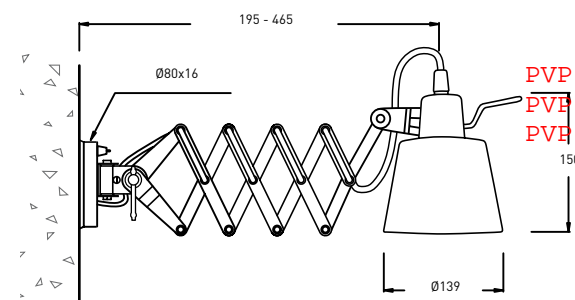

Acabados / Finishings

☐ Blanco / White Ref . NT-03-01-WH-TC	☐ Naranja / Orange Ref . NT-03-01-OR-TC	PVP 61.05 €
☐ Beige / Beige Ref . NT-03-01-BG-TC	☐ Rojo / Red Ref . NT-03-01-RD-TC	PVP 61.05 €
☐ Malva / Malva Ref . NT-03-01-ML-TC	☐ Negro / Black Ref . NT-03-01-BK-TC	PVP 61.05 €
☐ Pistacho / Green Ref . NT-03-01-GR-TC		PVP 61.05 €