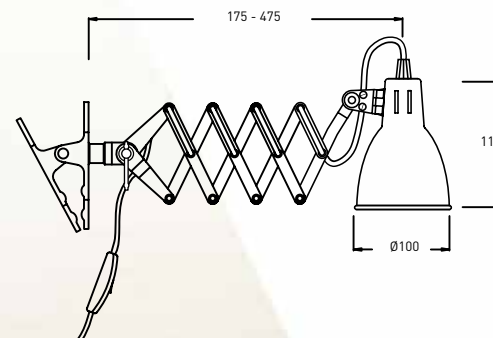

Fix Small Long Clamp

ES Aplique extensible corto con pinza e interruptor en la base. Cable Negro o transparente. Bombillas 1x60W max (E-14) no incluidas.

ENG Short extensible clip spotlight with switch in the cable. Black or Transparent cable. Bulbs 1x60W max (E-14) not included.

Acabados / Finishings

- ☐ Blanco / White Ref . 03-01-WH-BC PVP 64,10 €
- ☒ Negro / Black Ref . 03-01-BL-BC PVP 64,10 €
- ☐ Plata Mate / Grey Ref . 03-01-MS-TC PVP 69.60 €
- ☐ Aluminio / Aluminum Ref . 03-01-AL-TC PVP 69.60 €

Fix Small Wall

ES Aplique extensible corto con base redonda e interruptor en la base. Cable Negro o transparente. Bombillas 1x60W max (E-14) no incluidas.

ENG Short spotlight for wall, comes with round plate base with assembled switch. Black or transparent cable. Bulbs 1x60W max (E-14) not included.

Acabados / Finishings

- PVP 40.80 € Blanco / White Ref . 03-02 -WH-BC ☐
- PVP 40.80 € Negro / Black Ref . 03-02-BL-BC ☒
- PVP 44.60 € Plata Mate / Grey Ref . 03-02-MS-TC ☐
- PVP 44.60 € Aluminio / Aluminum Ref . 03-02-AL-TC ☐