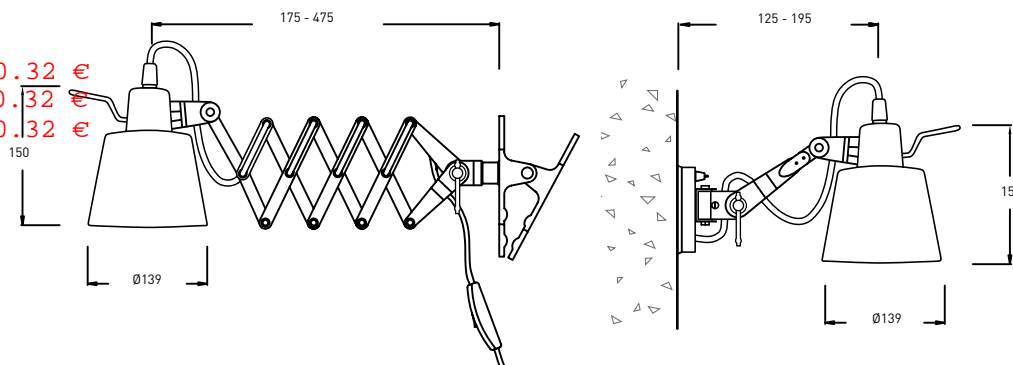

Acabados / Finishings

PVP 48.50 €	☐ Naranja / Orange Ref . NT-03-02-OR-TC	☐ Blanco / White Ref . NT-03-02-WH-TC
PVP 48.50 €	☐ Rojo / Red Ref . NT-03-02-RD-TC	☐ Beige / Beige Ref . NT-03-02-BG-TC
PVP 48.50 €	☐ Negro / Black Ref . NT-03-02-BK-TC	☐ Malva / Malva Ref . NT-03-02-ML-TC
		PVP 48.50 € ☐ Pistacho / Green Ref . NT-03-02-GR-TC