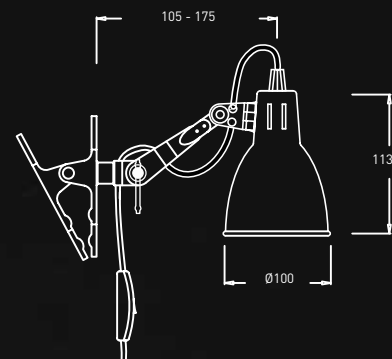

Fix Small Clamp

ES Aplique extensible corto con base redonda e interruptor en la base. Cable Negro o transparente. Bombillas 1x60W max (E-14) no incluidas.

ENG Small clip spotlight with switch in the cable. Black or transparent cable. Bulbs 1x60W max (E-14) not included.

Acabados / Finishings

- Blanco / White Ref . 03-03-WH-BC PVP 51,10 €
- Negro / Black Ref . 03-03-BL-BC PVP 51,10 €
- Plata Mate / Grey Ref . 03-03-MS-TC PVP 55,30 €
- Aluminio / Aluminum Ref . 03-03-AL-TC PVP 55,30 €